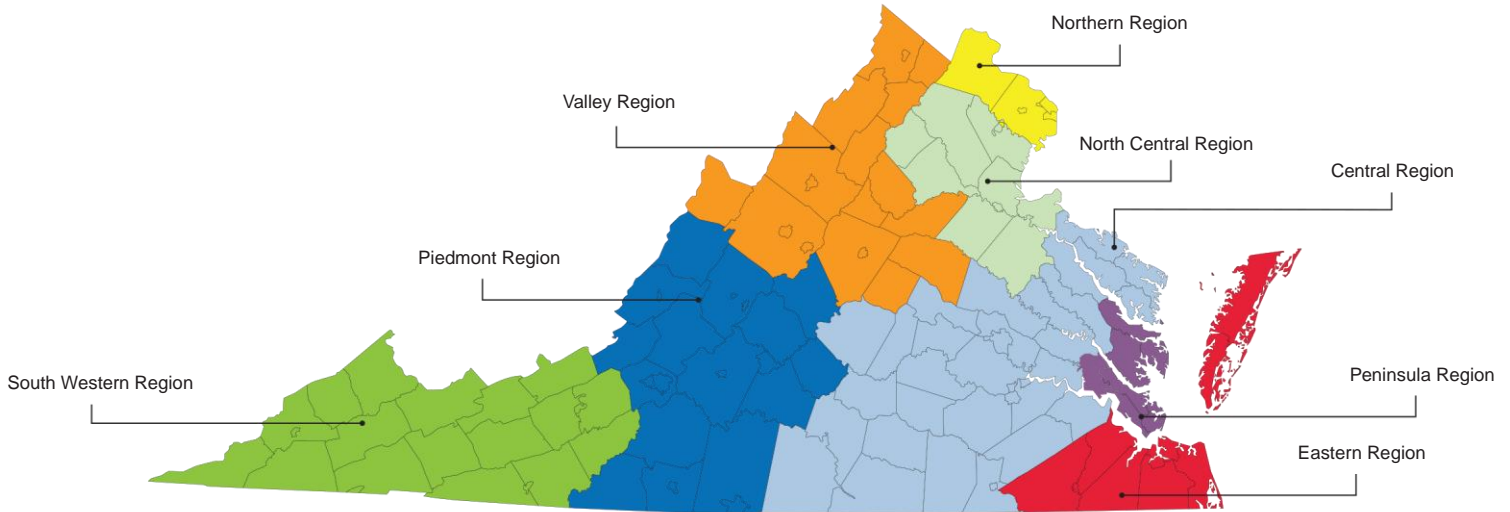

Regional Quality Coordinator Directory

South Western Region

gris@unitedwayswva.org

276-525-4102

Cities: Bristol, Galax, Norton, Radford

Counties: Bland, Buchanan, Carroll Dickenson, Floyd, Giles, Grayson, Lee, Montgomery, Pulaski, Russell, Scott, Smyth, Tazewell, Washington, Wise, Wythe

540-479-6944

Cities: Fredericksburg, Manassas, Manassas Park

Counties: Caroline, Culpeper, Fauquier, King George, Prince William Rappahannock, Spotsylvania, Stafford

Piedmont Region

virginiaquality@uwrva.org

Cities: Chesapeake, Franklin, Norfolk, Portsmouth, Suffolk, Virginia Beach

Counties: Accomack, Isle of Wight, Northampton, Southampton

Valley Region

valleyvaquality@sentara.com

540-564-7176

Cities: Charlottesville, Harrisonburg, Staunton, Waynesboro, Winchester

Counties: Amelia, Brunswick, Buckingham, Charles City, Charlotte, Chesterfield/Chester, Cumberland, Dinwiddie, Essex, Goochland, Greensville, Halifax, Hanover, Henrico, King and Queen, King William, Lancaster, Lunenburg, Mecklenburg, New Kent, Northumberland, Nottoway, Powhatan, Prince Edward, Prince George, Richmond, Sussex, Westmoreland, Surry